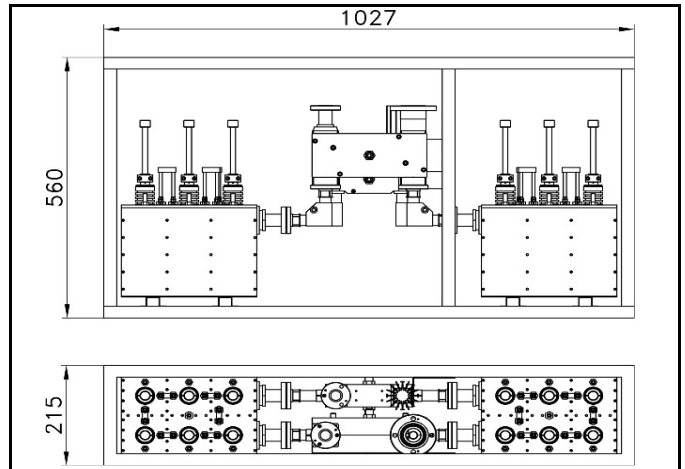

**PART NUMBER:** 1494-6-2N-DP1656  
**TITLE:** 2 INPUTS UHF / DTV DOUBLE BRIDGE COMBINER

Tunable within whole UHF range.  
 For 6,7,8 MHz channel bandwidth.  
 Different connectors on request.

<b>Input narrowband:</b>	EIA 7/8"
<b>Input broadband:</b>	EIA 7/8"
<b>Output:</b>	EIA 1 5/8"
<b>Maximum operating temp. (C°):</b>	70
<b>Weight (kg):</b>	50