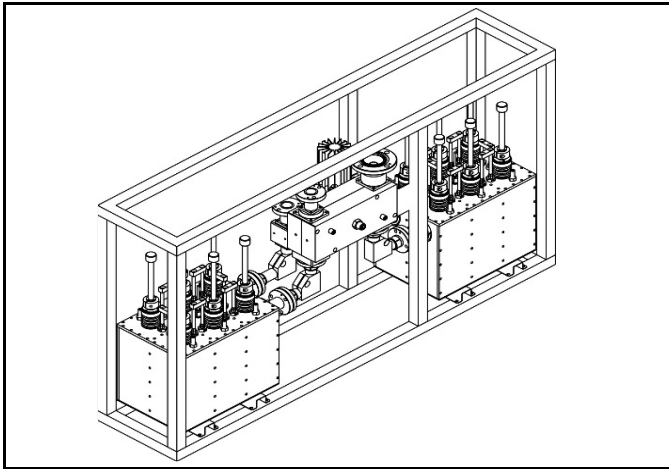

**PART NUMBER:** 1494-6-2N-DP1656  
**TITLE:** 2 INPUTS UHF / DTV DOUBLE BRIDGE COMBINER

Tunable within whole UHF range.  
 For 6,7,8 MHz channel bandwidth.  
 Different connectors on request.

<b>Input narrowband:</b>	EIA 7/8"
<b>Input broadband:</b>	EIA 7/8"
<b>Output:</b>	EIA 1 5/8"
<b>Maximum operating temp. (C°):</b>	70
<b>Weight (kg):</b>	50